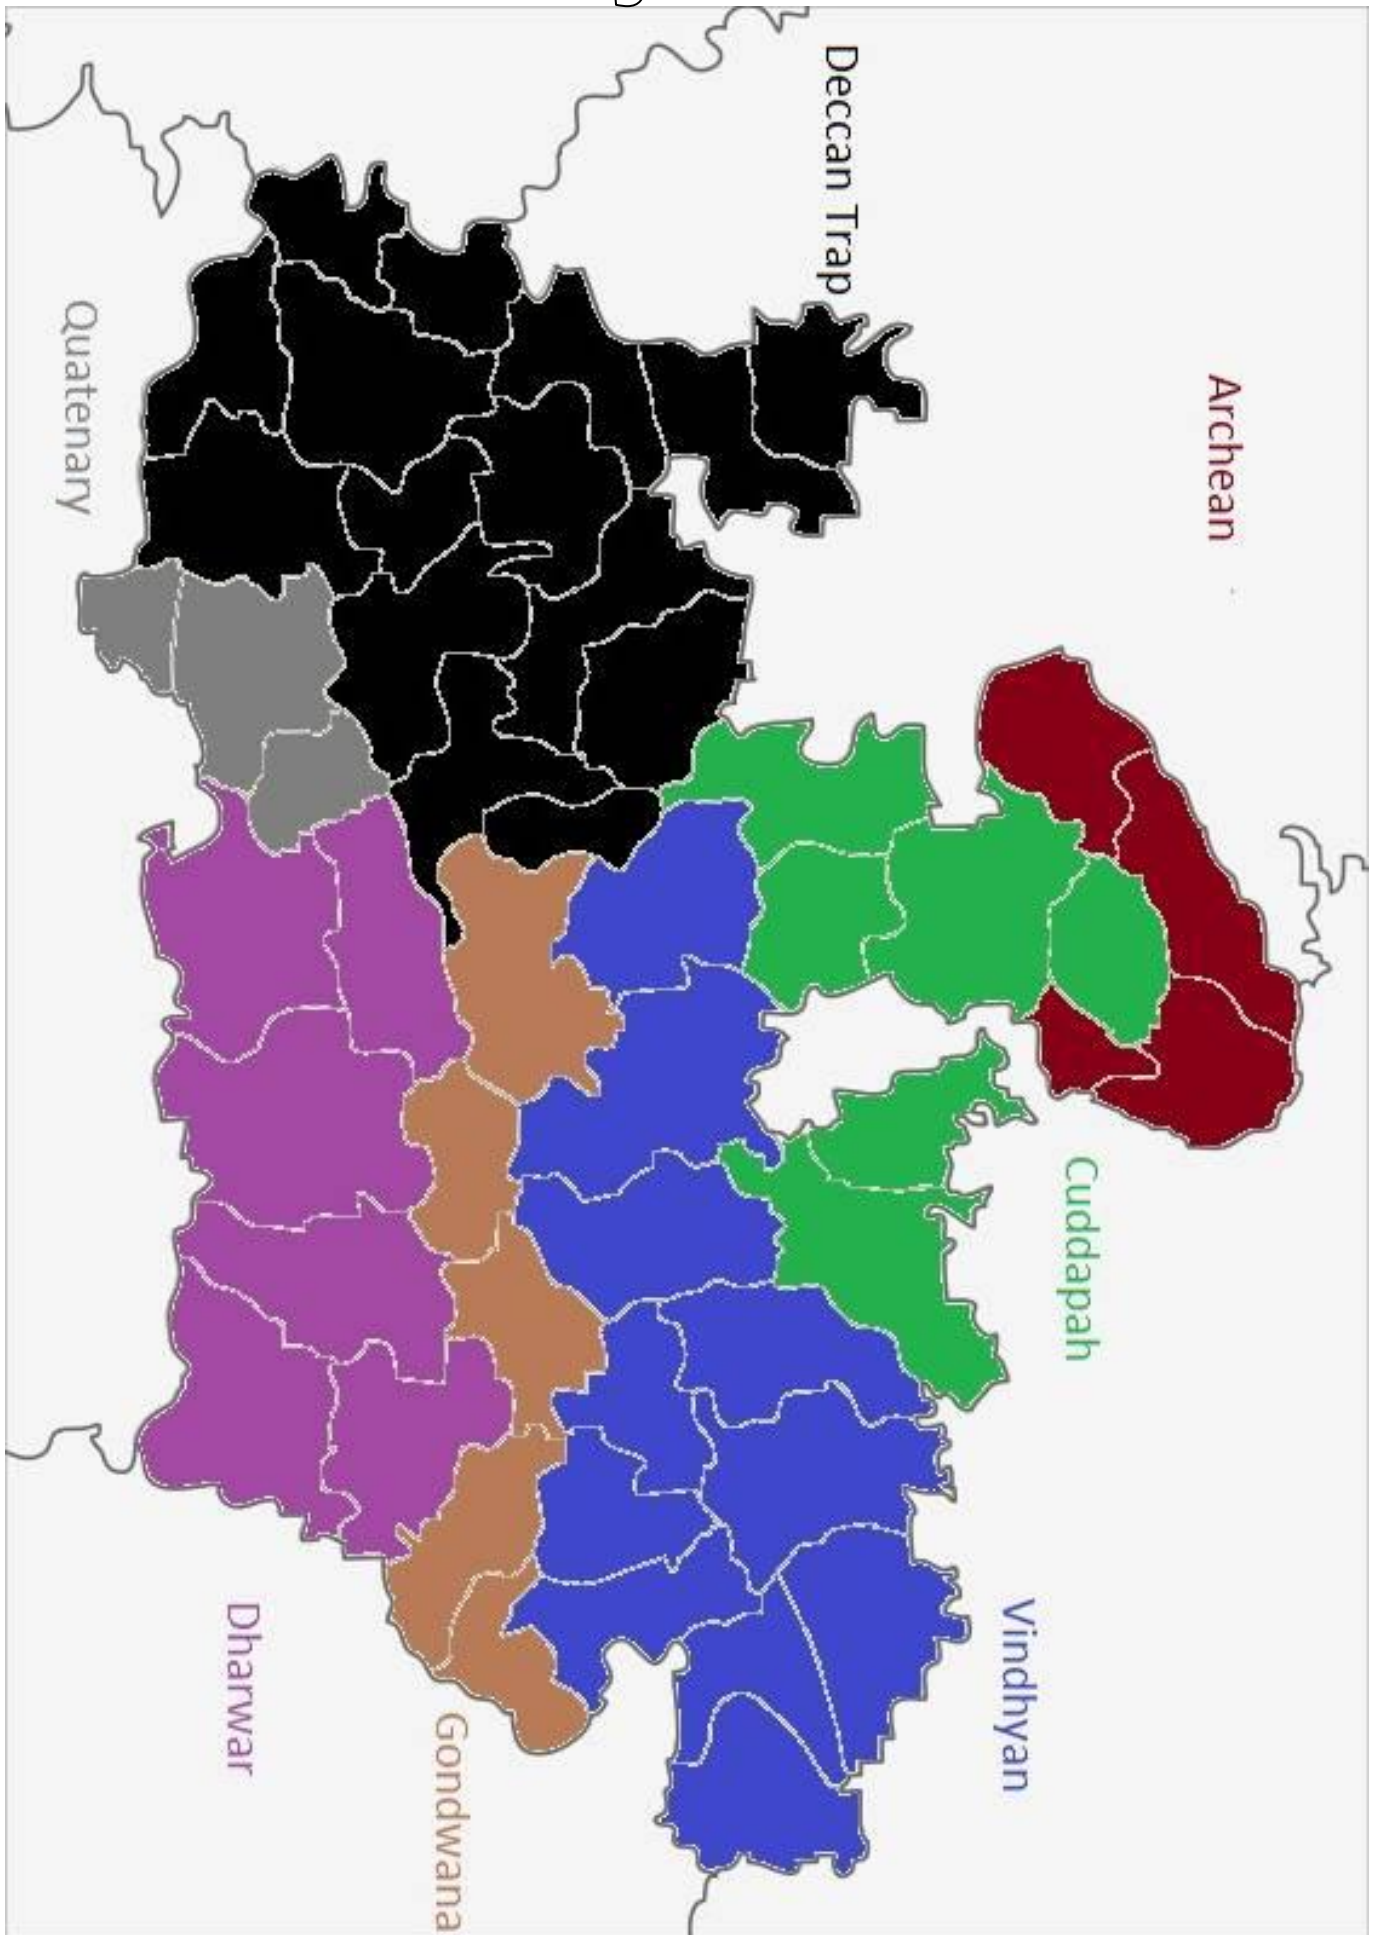

Irrigation System of MP

Rock System of MP

Soil of MP

Drainage and River of MP

Plateau of MP